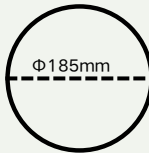

# Paper Bowl Lid

150mm paper lid

Size:  $\Phi$ 150mm

150mm PET/PP lid

Size:  $\Phi$ 150mm

165mm paper lid

Size:  $\Phi$ 165mm

165mm PET/PP lid

Size:  $\Phi$ 165mm

185mm paper lid

Size:  $\Phi$ 185mm

185mm PET/PP lid

Size:  $\Phi$ 185mm

# Paper Tub Lid

150mm paper lid

Size:  $\Phi$ 150mm

150mm PET/PP lid

Size:  $\Phi$ 150mm

165mm paper lid

Size:  $\Phi$ 165mm

165mm PET/PP lid