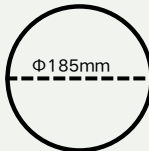

# Paper Bowl

Item	Description	Size(TxBxH) <sub>(mm)</sub>
H151248	500ml paper bowl	150x128x48
H151260	750ml paper bowl	150x128x60
H151275	1000ml paper bowl	150x128x75
H161465	1100ml paper bowl	165x144x65
H161475	1300ml paper bowl	165x144x75
H181670	1500ml paper bowl	185x160x70
H141165	650ml paper bowl	142x116x65
H141180	780ml paper bowl	142x116x80
H141194	900ml paper bowl	142x116x94
H141110	1050ml paper bowl	142x116x110

# Paper Bowl Lid

150mm paper lid

Size:  $\Phi$ 150mm

150mm PET/PP lid

Size:  $\Phi$ 150mm

165mm paper lid

Size:  $\Phi$ 165mm

165mm PET/PP lid

Size:  $\Phi$ 165mm

185mm paper lid

Size:  $\Phi$ 185mm

185mm PET/PP lid

Size:  $\Phi$ 185mm