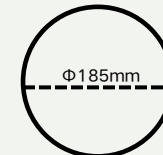

# Paper Bowl

Item	Description	Size(TxBxH) <sub>(mm)</sub>
H151248	500ml paper bowl	150x128x48
H151260	750ml paper bowl	150x128x60
H151275	1000ml paper bowl	150x128x75
H161465	1100ml paper bowl	165x144x65
H161475	1300ml paper bowl	165x144x75
H181670	1500ml paper bowl	185x160x70
H141165	650ml paper bowl	142x116x65
H141180	780ml paper bowl	142x116x80
H141194	900ml paper bowl	142x116x94
H141110	1050ml paper bowl	142x116x110

# Paper Bowl Lid

150mm paper lid

Size:  $\Phi$ 150mm

150mm PET/PP lid

Size:  $\Phi$ 150mm

165mm paper lid

Size:  $\Phi$ 165mm

165mm PET/PP lid

Size:  $\Phi$ 165mm

185mm paper lid

Size:  $\Phi$ 185mm

185mm PET/PP lid

Size:  $\Phi$ 185mm

# Paper Tray

Item	Discription	Size(TxBxH) <sub>(mm)</sub>
Tray500	500ml rectangular tray	172x152x43
Tray650	650ml rectangular tray	172x150x51
Tray750	750ml rectangular tray	172x150x58
Tray1000	1000ml rectangular tray	172x145x75
STray500	500ml square tray	130x112x47
STray650	650ml square tray	130x110x60
STray750	750ml square tray	170x150x43
STray1000	1000ml square tray	170x150x55
STray1200	1200ml square tray	170x150x66
STray1400	1400ml square tray	170x150x75